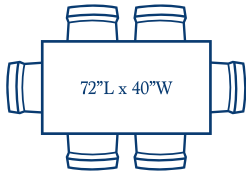

LAMONLUTHER.COM | @LAMONLUTHER ON SOCIAL

RECTANGULAR TABLES

4 ft table, 4 chairs
Typical width = 36-40"

4.5 ft table, 4 chairs
Typical width = 36-40"

5 ft table, 6 chairs
Typical width = 36-42"

5.5 ft table, 6 chairs
Typical width = 36-42"

6 ft table, 6 chairs
Typical width = 38-42"

6 ft table, 8 chairs
(Tight on sides)
Typical width = 38-42"

6.5 ft table, 8 chairs
Typical width = 38-42"

7 ft table, 8 chairs
Typical width = 38-42"

7 ft table, 10 chairs
48" width shown (Tight on ends)