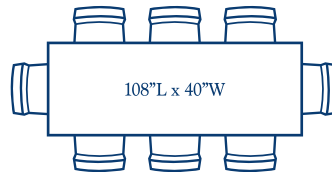

9 ft table, 8 chairs
Typical width = 38-42"