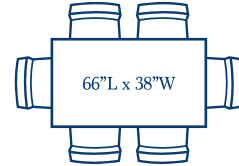

LAMONLUTHER.COM | @LAMONLUTHER ON SOCIAL

RECTANGULAR TABLES

4 ft table, 4 chairs
Typical width = 36-40"

4.5 ft table, 4 chairs
Typical width = 36-40"

5 ft table, 6 chairs
Typical width = 36-42"

5.5 ft table, 6 chairs
Typical width = 36-42"

6 ft table, 6 chairs
Typical width = 38-42"

6 ft table, 8 chairs
(Tight on sides)
Typical width = 38-42"

6.5 ft table, 8 chairs
Typical width = 38-42"

7 ft table, 8 chairs
Typical width = 38-42"

7 ft table, 10 chairs
48" width shown (Tight on ends)