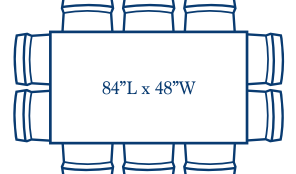

6 ft table, 6 chairs
Typical width = 38-42"

6 ft table, 8 chairs
(Tight on sides)
Typical width = 38-42"

6.5 ft table, 8 chairs
Typical width = 38-42"

7 ft table, 8 chairs
Typical width = 38-42"

7 ft table, 10 chairs
48" width shown (Tight on ends)