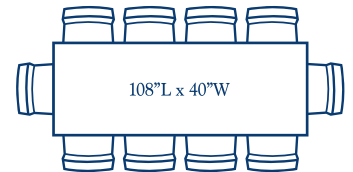

9 ft table, 10 chairs
Typical width = 38-42"