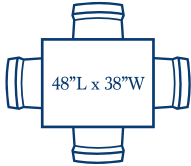

Table Size & Seating Capacity Chart

What size table should I get? How many people will fit?

We offer customizable tables in many different sizes. The seating capacities listed below **are approximations only** based on common table and chair sizes. Depending on your particular table base/leg design, as well as the size and style of your chairs, you may or may not be able to fit the number of people shown below at your table. Please use for general reference only.

LAMONLUTHER.COM | @LAMONLUTHER ON SOCIAL

RECTANGULAR TABLES

4 ft table, 4 chairs
Typical width = 36-40"

4.5 ft table, 4 chairs
Typical width = 36-40"

5 ft table, 6 chairs
Typical width = 36-42"

5.5 ft table, 6 chairs
Typical width = 36-42"