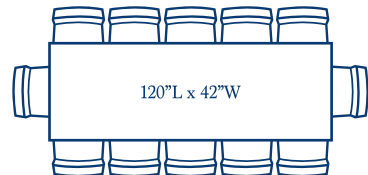

10 ft table, 12 chairs
(Tight on sides)
Typical width = 40-42"

ROUND TABLES