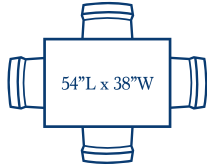

Table Size & Seating Capacity Chart

What size table should I get? How many people will fit?

We offer customizable tables in many different sizes. The seating capacities listed below **are approximations only** based on common table and chair sizes. Depending on your particular table base/leg design, as well as the size and style of your chairs, you may or may not be able to fit the number of people shown below at your table. Please use for general reference only.

LAMONLUTHER.COM | @LAMONLUTHER ON SOCIAL

RECTANGULAR TABLES

4 ft table, 4 chairs
Typical width = 36-40"

4.5 ft table, 4 chairs
Typical width = 36-40"

5 ft table, 6 chairs
Typical width = 36-42"

5.5 ft table, 6 chairs
Typical width = 36-42"