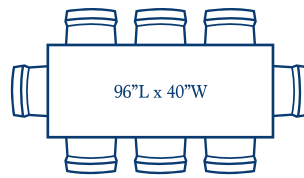

8 ft table, 8 chairs
Typical width = 38-42"