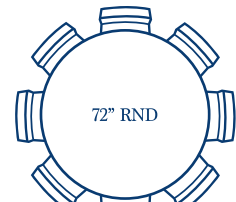

10 ft table, 10 chairs
Typical width = 40-42"

10 ft table, 12 chairs
(Tight on sides)
Typical width = 40-42"

ROUND TABLES

4 ft Round table,
4 chairs

4.5 ft Round table,
4 chairs

5 ft Round table,
6 chairs

5.5 ft Round table,
6 chairs

6 ft Round table,
8 chairs

4 ft Round table,
6 chairs (Tight)

4.5 ft Round table,
6 chairs

5 ft Round table,
8 chairs (Tight)

5.5 ft Round table,
8 chairs (Tight)

6 ft Round table,
10 chairs (Tight)