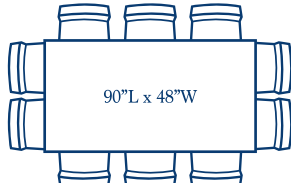

7.5 ft table, 10 chairs
48" width shown (Tight on ends)