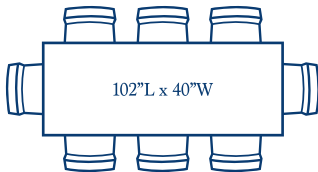

7.5 ft table, 8 chairs
Typical width = 38-42"

7.5 ft table, 10 chairs
48" width shown (Tight on ends)

8 ft table, 8 chairs
Typical width = 38-42"

8 ft table, 10 chairs
(Tight on sides)
Typical width = 38-42"