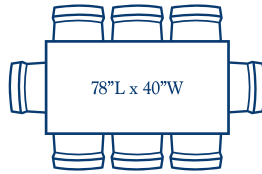

LAMONLUTHER.COM | @LAMONLUTHER ON SOCIAL

RECTANGULAR TABLES

4 ft table, 4 chairs
Typical width = 36-40"

4.5 ft table, 4 chairs
Typical width = 36-40"

5 ft table, 6 chairs
Typical width = 36-42"

5.5 ft table, 6 chairs
Typical width = 36-42"

6 ft table, 6 chairs
Typical width = 38-42"

6 ft table, 8 chairs
(Tight on sides)
Typical width = 38-42"

6.5 ft table, 8 chairs
Typical width = 38-42"

7 ft table, 8 chairs
Typical width = 38-42"

7 ft table, 10 chairs
48" width shown (Tight on ends)