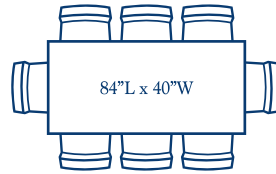

LAMONLUTHER.COM | @LAMONLUTHER ON SOCIAL

RECTANGULAR TABLES

4 ft table, 4 chairs
Typical width = 36-40"

4.5 ft table, 4 chairs
Typical width = 36-40"

5 ft table, 6 chairs
Typical width = 36-42"

5.5 ft table, 6 chairs
Typical width = 36-42"

6 ft table, 6 chairs
Typical width = 38-42"

6 ft table, 8 chairs
(Tight on sides)
Typical width = 38-42"

6.5 ft table, 8 chairs
Typical width = 38-42"

7 ft table, 8 chairs
Typical width = 38-42"

7 ft table, 10 chairs
48" width shown (Tight on ends)