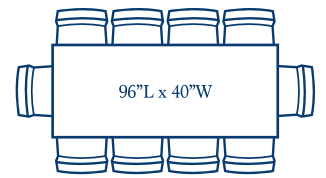

8 ft table, 10 chairs
(Tight on sides)
Typical width = 38-42"