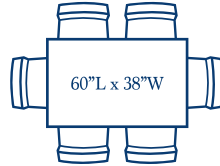

LAMONLUTHER.COM | @LAMONLUTHER ON SOCIAL

RECTANGULAR TABLES

4 ft table, 4 chairs
Typical width = 36-40"

4.5 ft table, 4 chairs
Typical width = 36-40"

5 ft table, 6 chairs
Typical width = 36-42"

5.5 ft table, 6 chairs
Typical width = 36-42"

6 ft table, 6 chairs
Typical width = 38-42"

6 ft table, 8 chairs
(Tight on sides)
Typical width = 38-42"

6.5 ft table, 8 chairs
Typical width = 38-42"

7 ft table, 8 chairs
Typical width = 38-42"

7 ft table, 10 chairs
48" width shown (Tight on ends)