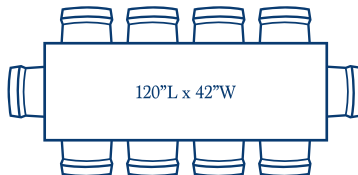

8.5 ft table, 8 chairs
Typical width = 38-42"

8.5 ft table, 10 chairs
(Tight on sides)
Typical width = 38-42"

9 ft table, 8 chairs
Typical width = 38-42"

9 ft table, 10 chairs
Typical width = 38-42"

9.5 ft table, 10 chairs
Typical width = 38-42"