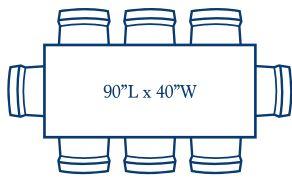

6 ft table, 6 chairs
Typical width = 38-42"

6 ft table, 8 chairs
(Tight on sides)
Typical width = 38-42"

6.5 ft table, 8 chairs
Typical width = 38-42"

7 ft table, 8 chairs
Typical width = 38-42"

7 ft table, 10 chairs
48" width shown (Tight on ends)