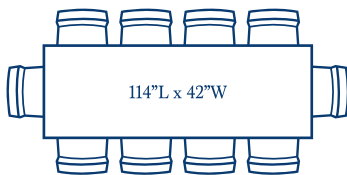

8.5 ft table, 8 chairs
Typical width = 38-42"

8.5 ft table, 10 chairs
(Tight on sides)
Typical width = 38-42"

9 ft table, 8 chairs
Typical width = 38-42"

9 ft table, 10 chairs
Typical width = 38-42"

9.5 ft table, 10 chairs
Typical width = 38-42"