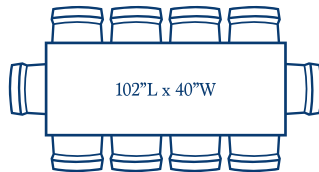

8.5 ft table, 10 chairs
(Tight on sides)
Typical width = 38-42"