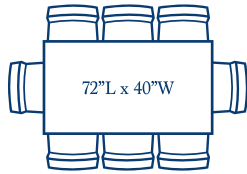

Table Size & Seating Capacity Chart

What size table should I get? How many people will fit?

We offer customizable tables in many different sizes. The seating capacities listed below **are approximations only** based on common table and chair sizes. Depending on your particular table base/leg design, as well as the size and style of your chairs, you may or may not be able to fit the number of people shown below at your table. Please use for general reference only.

LAMONLUTHER.COM | @LAMONLUTHER ON SOCIAL

RECTANGULAR TABLES

4 ft table, 4 chairs
Typical width = 36-40"

4.5 ft table, 4 chairs
Typical width = 36-40"

5 ft table, 6 chairs
Typical width = 36-42"

5.5 ft table, 6 chairs
Typical width = 36-42"

6 ft table, 6 chairs
Typical width = 38-42"

6 ft table, 8 chairs
(Tight on sides)
Typical width = 38-42"

6.5 ft table, 8 chairs
Typical width = 38-42"

7 ft table, 8 chairs
Typical width = 38-42"

7 ft table, 10 chairs
48" width shown (Tight on ends)

7.5 ft table, 8 chairs
Typical width = 38-42"

7.5 ft table, 10 chairs
48" width shown (Tight on ends)

8 ft table, 8 chairs
Typical width = 38-42"

8 ft table, 10 chairs
(Tight on sides)
Typical width = 38-42"